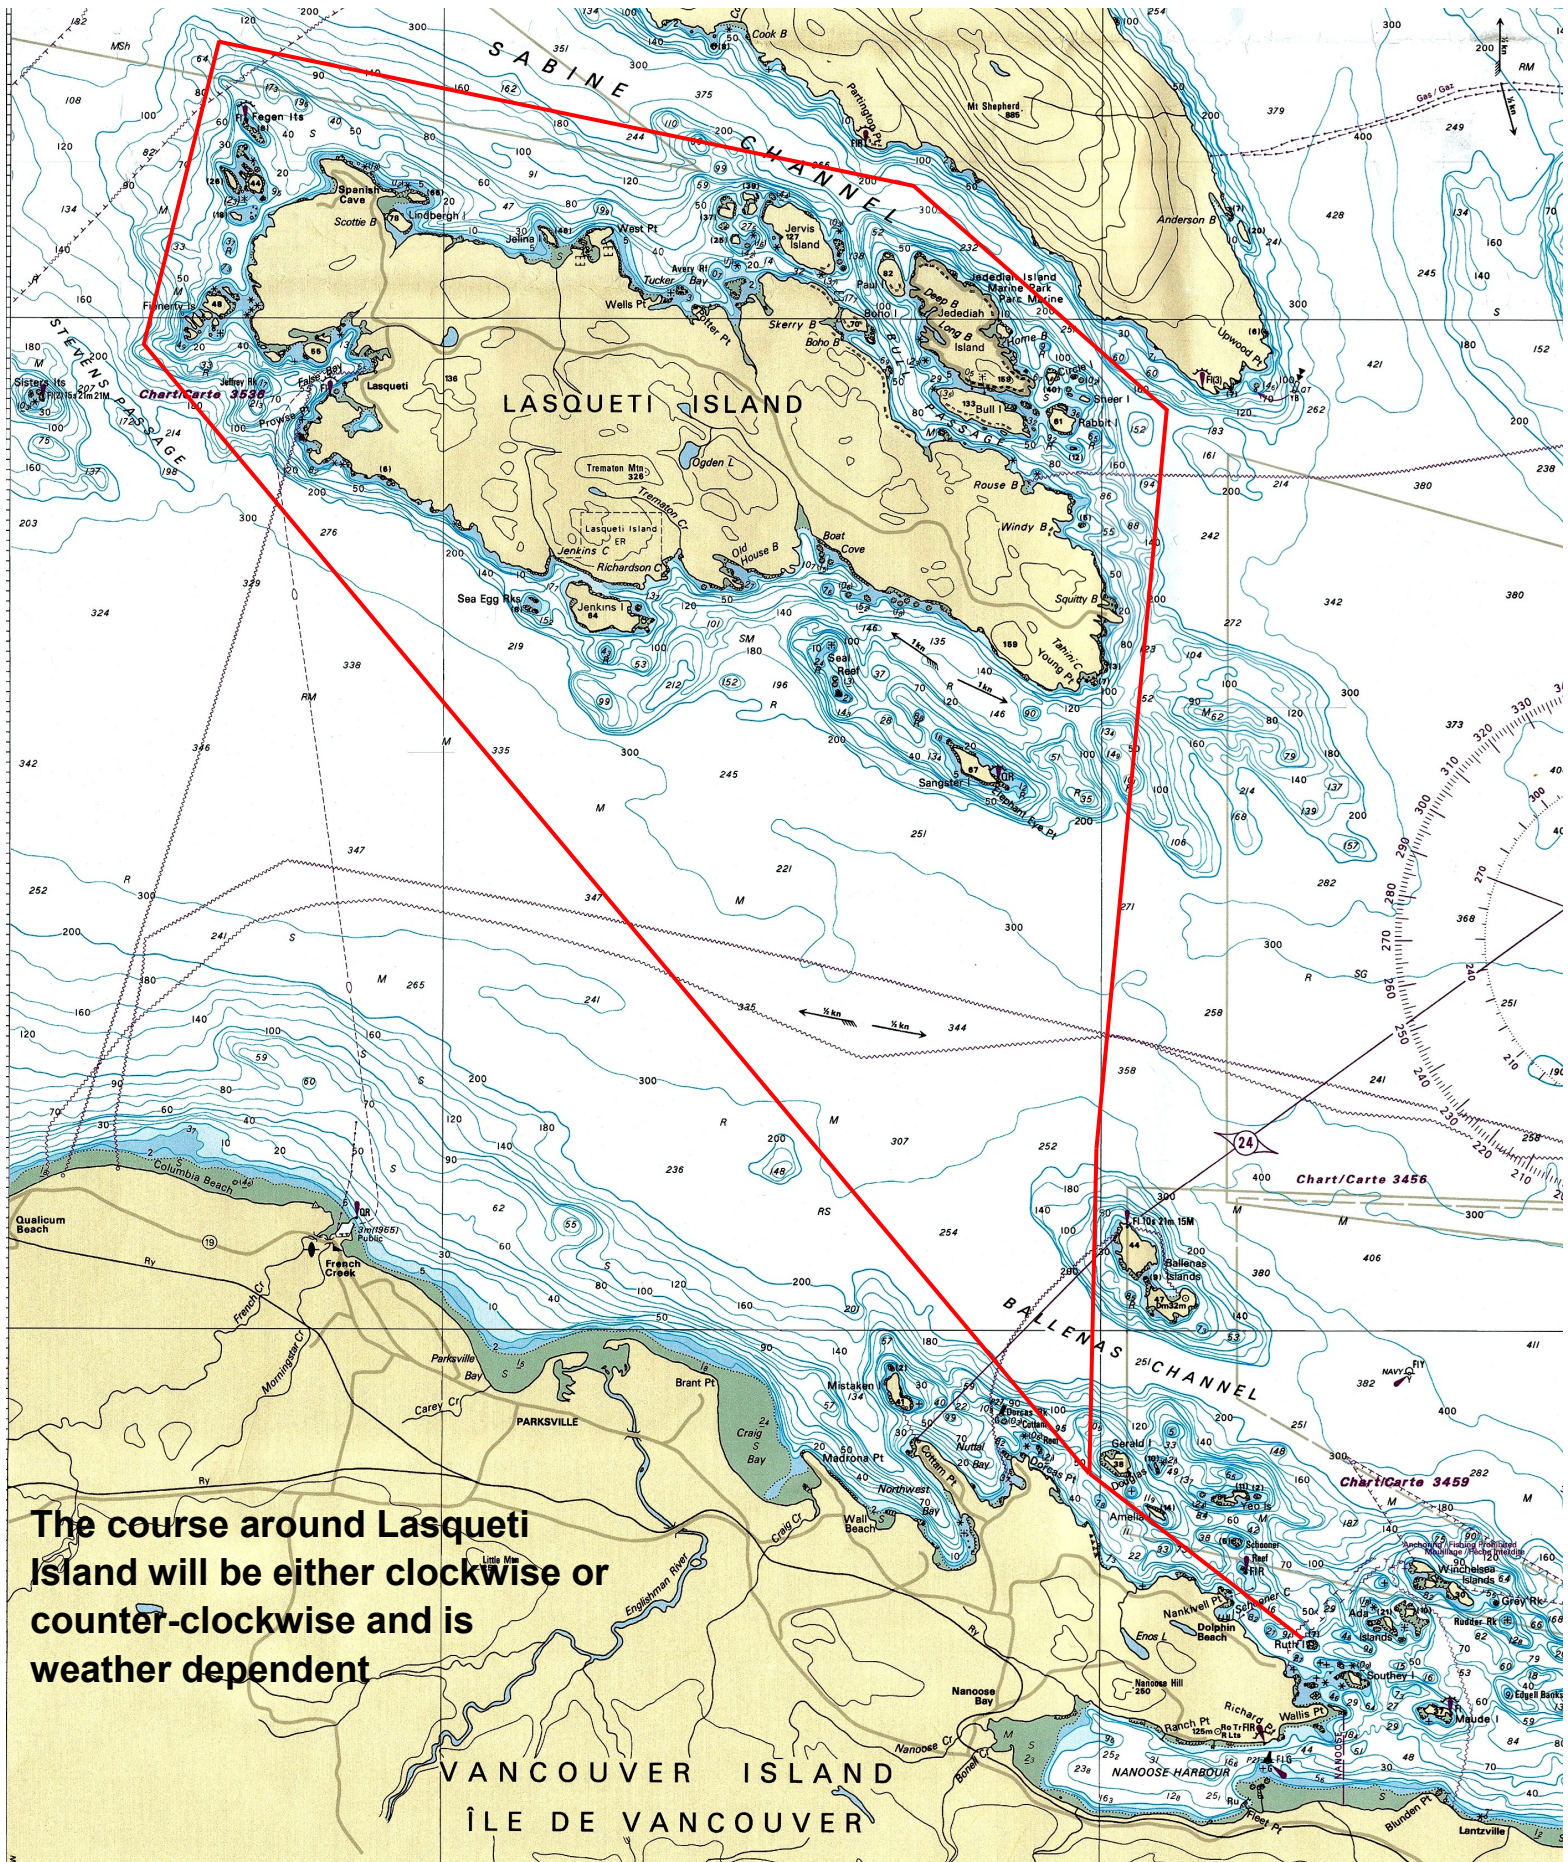

# BMW Lasqueti Island Regatta 2025

**The course around Lasqueti Island will be either clockwise or counter-clockwise and is weather dependent**