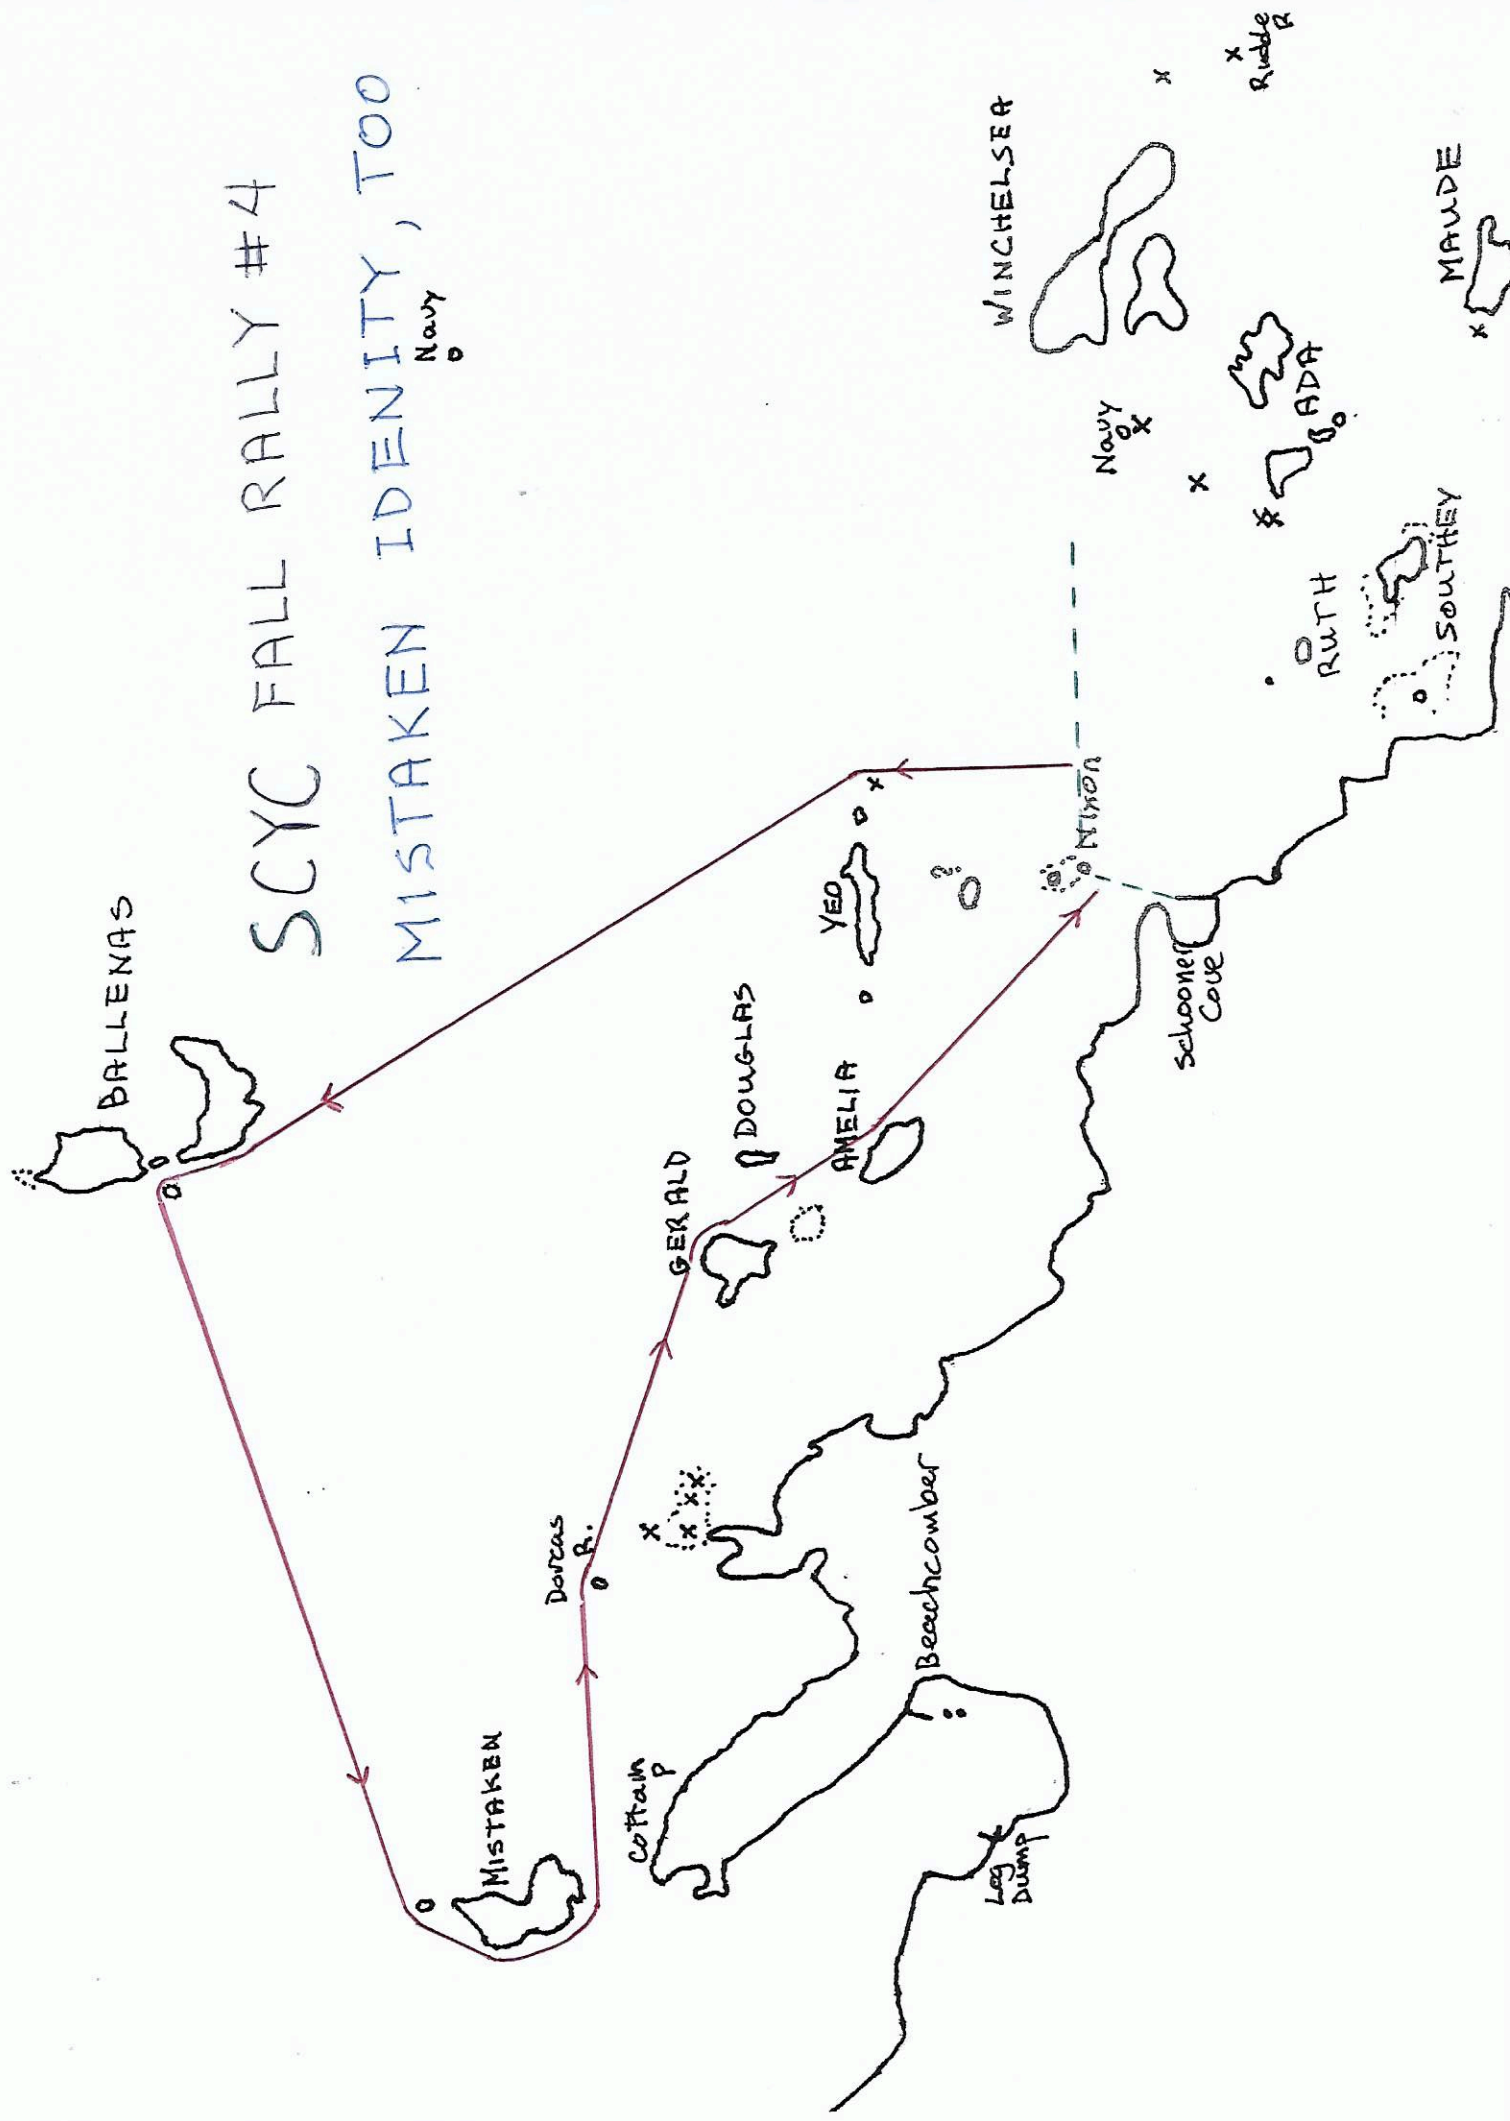

SCYC FALL RALLY #4  
MISTAKEN IDENTITY, TOO

BALLENAS

MISTAKEN

Dorcas R.

GERALD

DOUGLAS

AMELIA

YEO

Nixon

Beachcomber

Leg Dump

Schooner's Cove

WINCHELSEA

RUTH

SOUTHEY

MAUDE

Navy

ADA

Ruddle R.